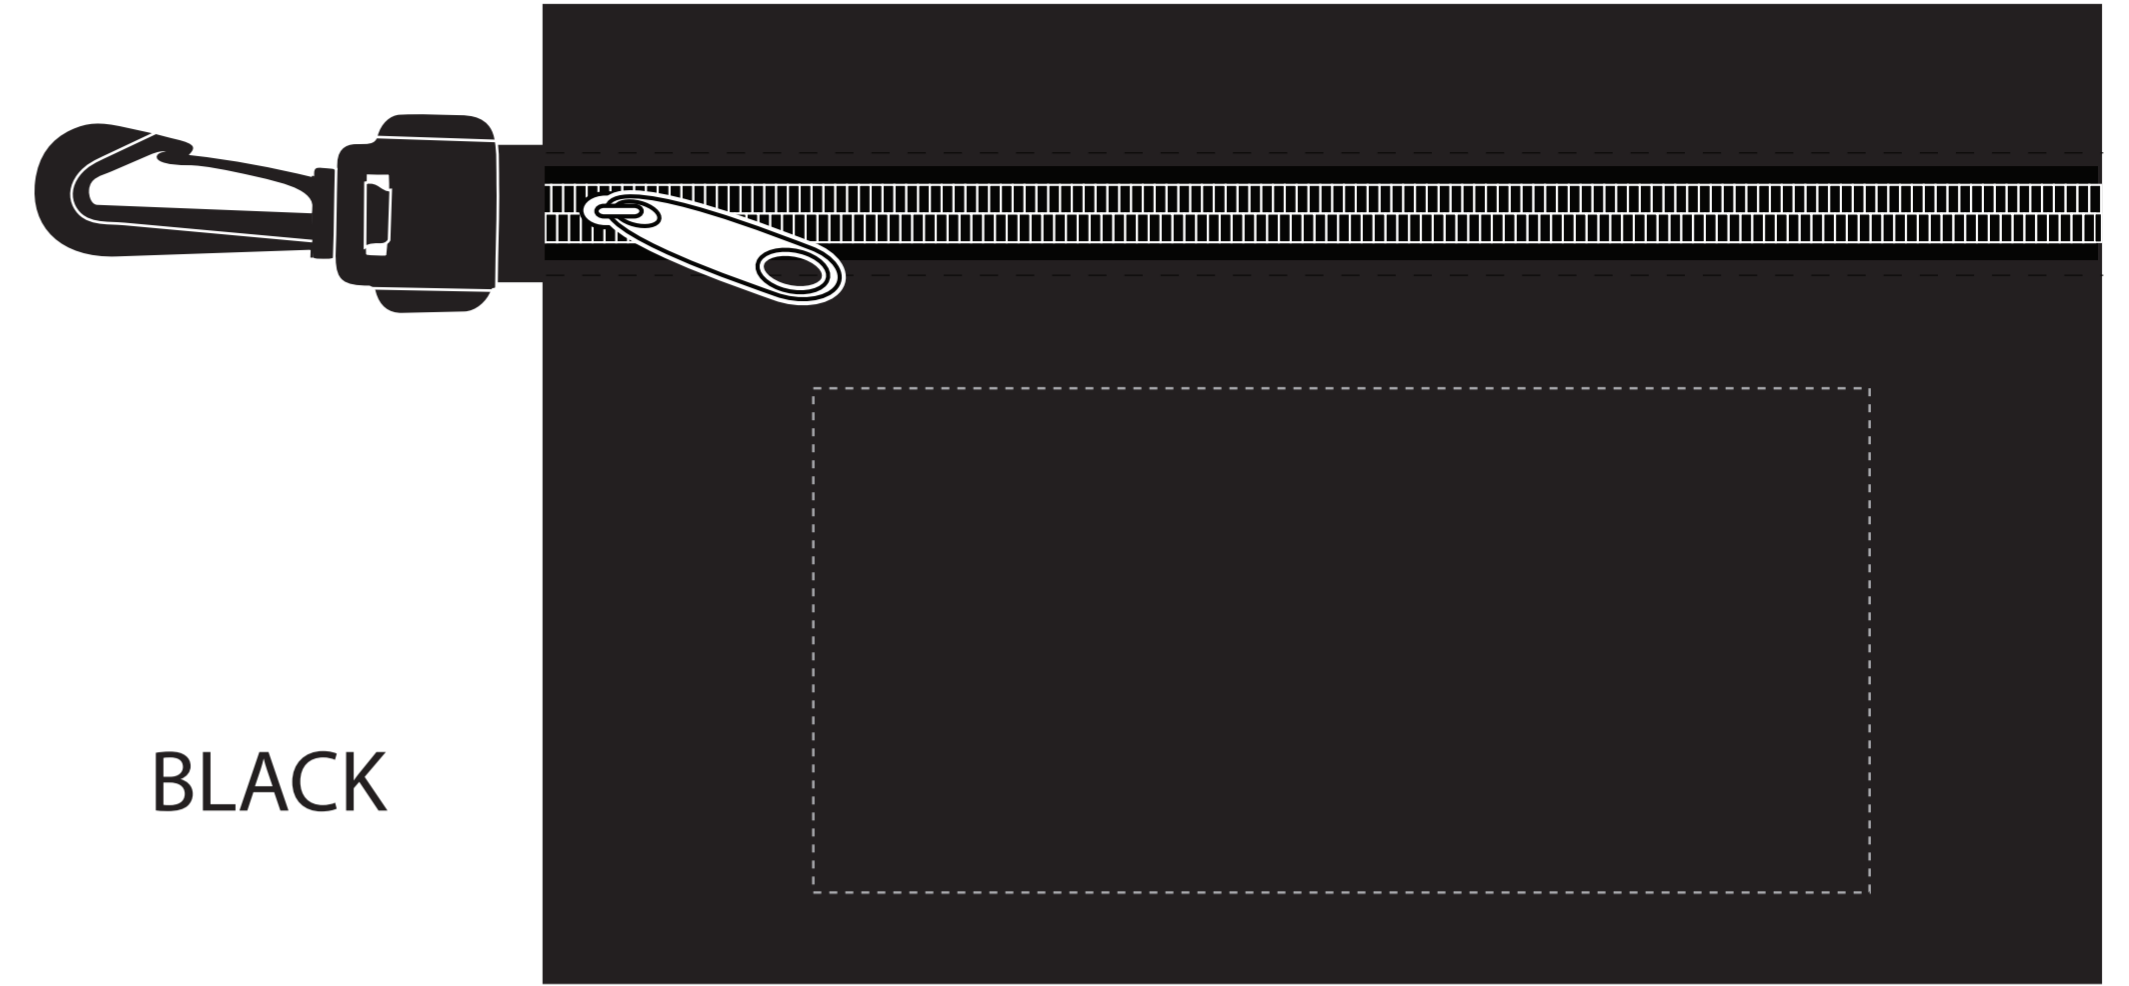

ITEM# 5282

Screen Print

CLEAR

BLACK

BLUE

LIME

RED

Imprint Size: 5-1/2" x 2-5/8"