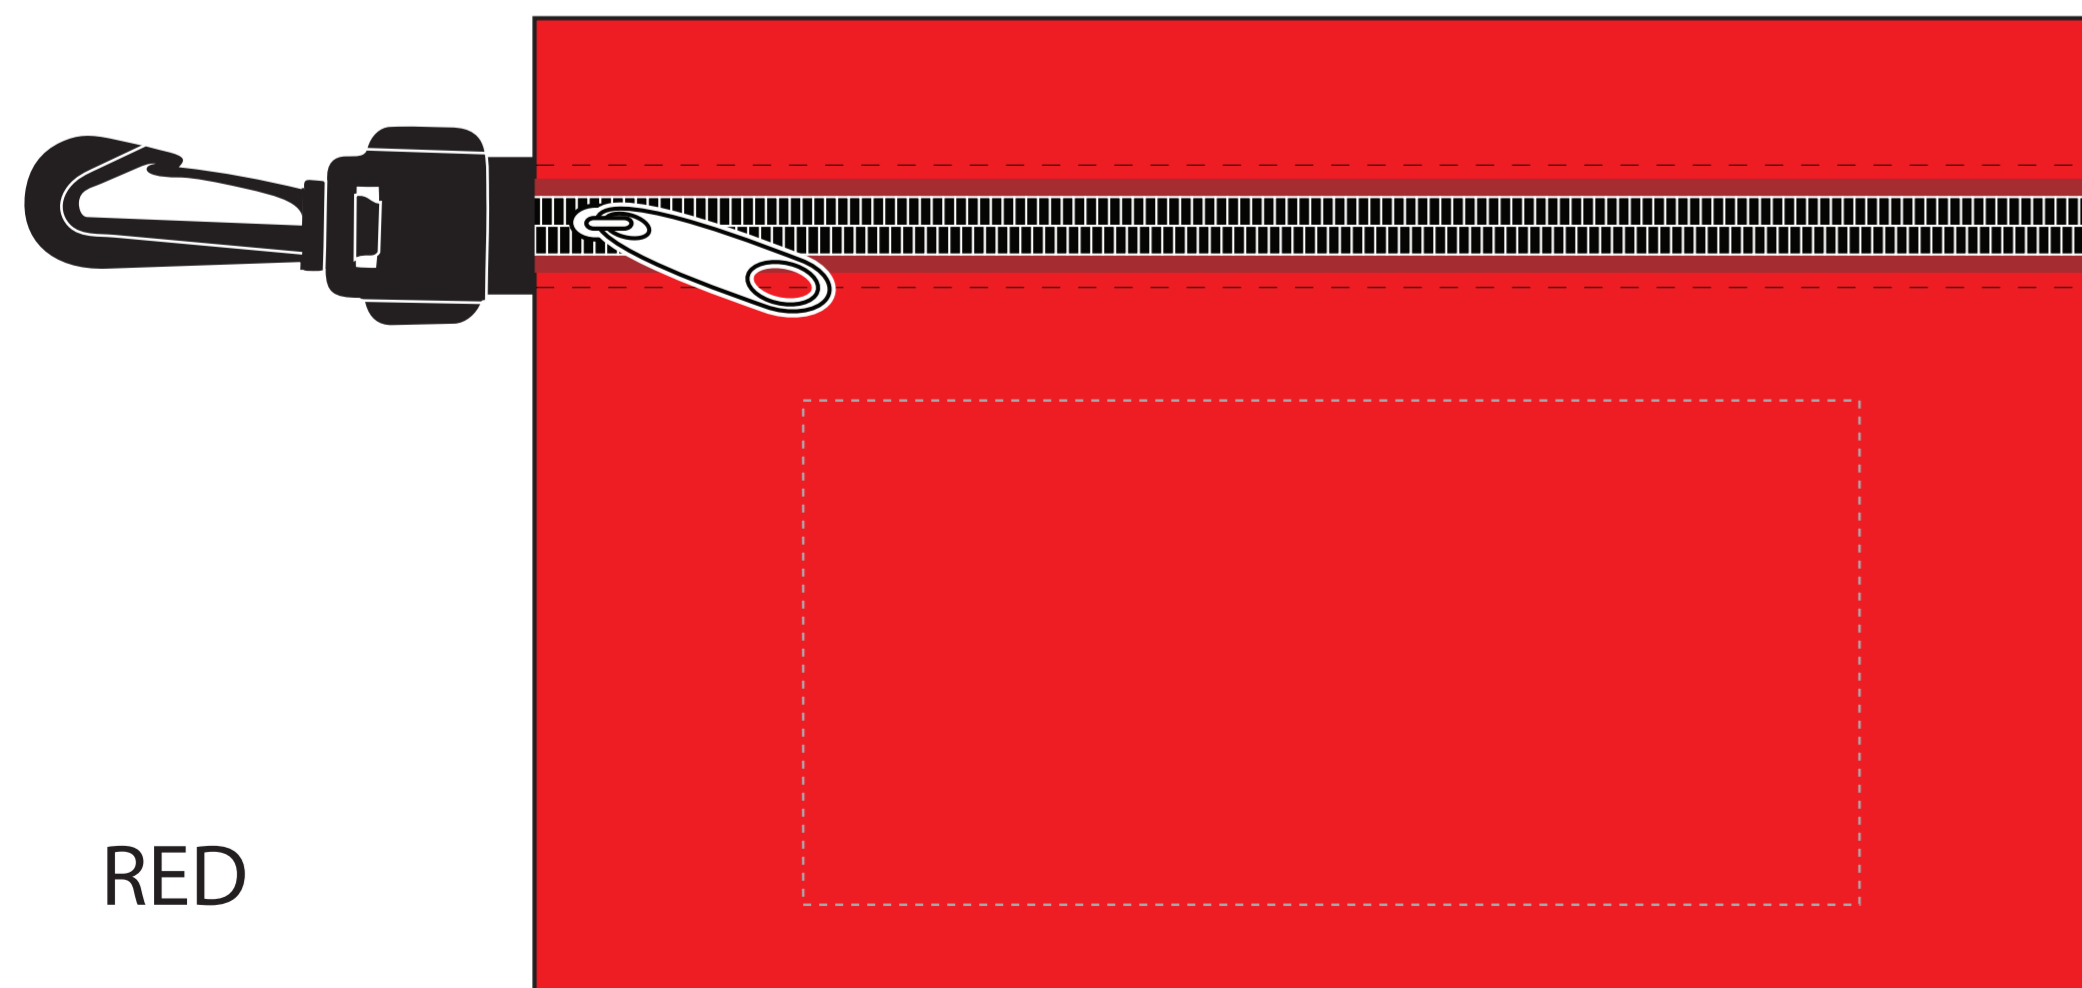

ITEM# 5282

Screen Print

CLEAR

BLACK

BLUE

LIME

RED

Imprint Size: 5-1/2" x 2-5/8"