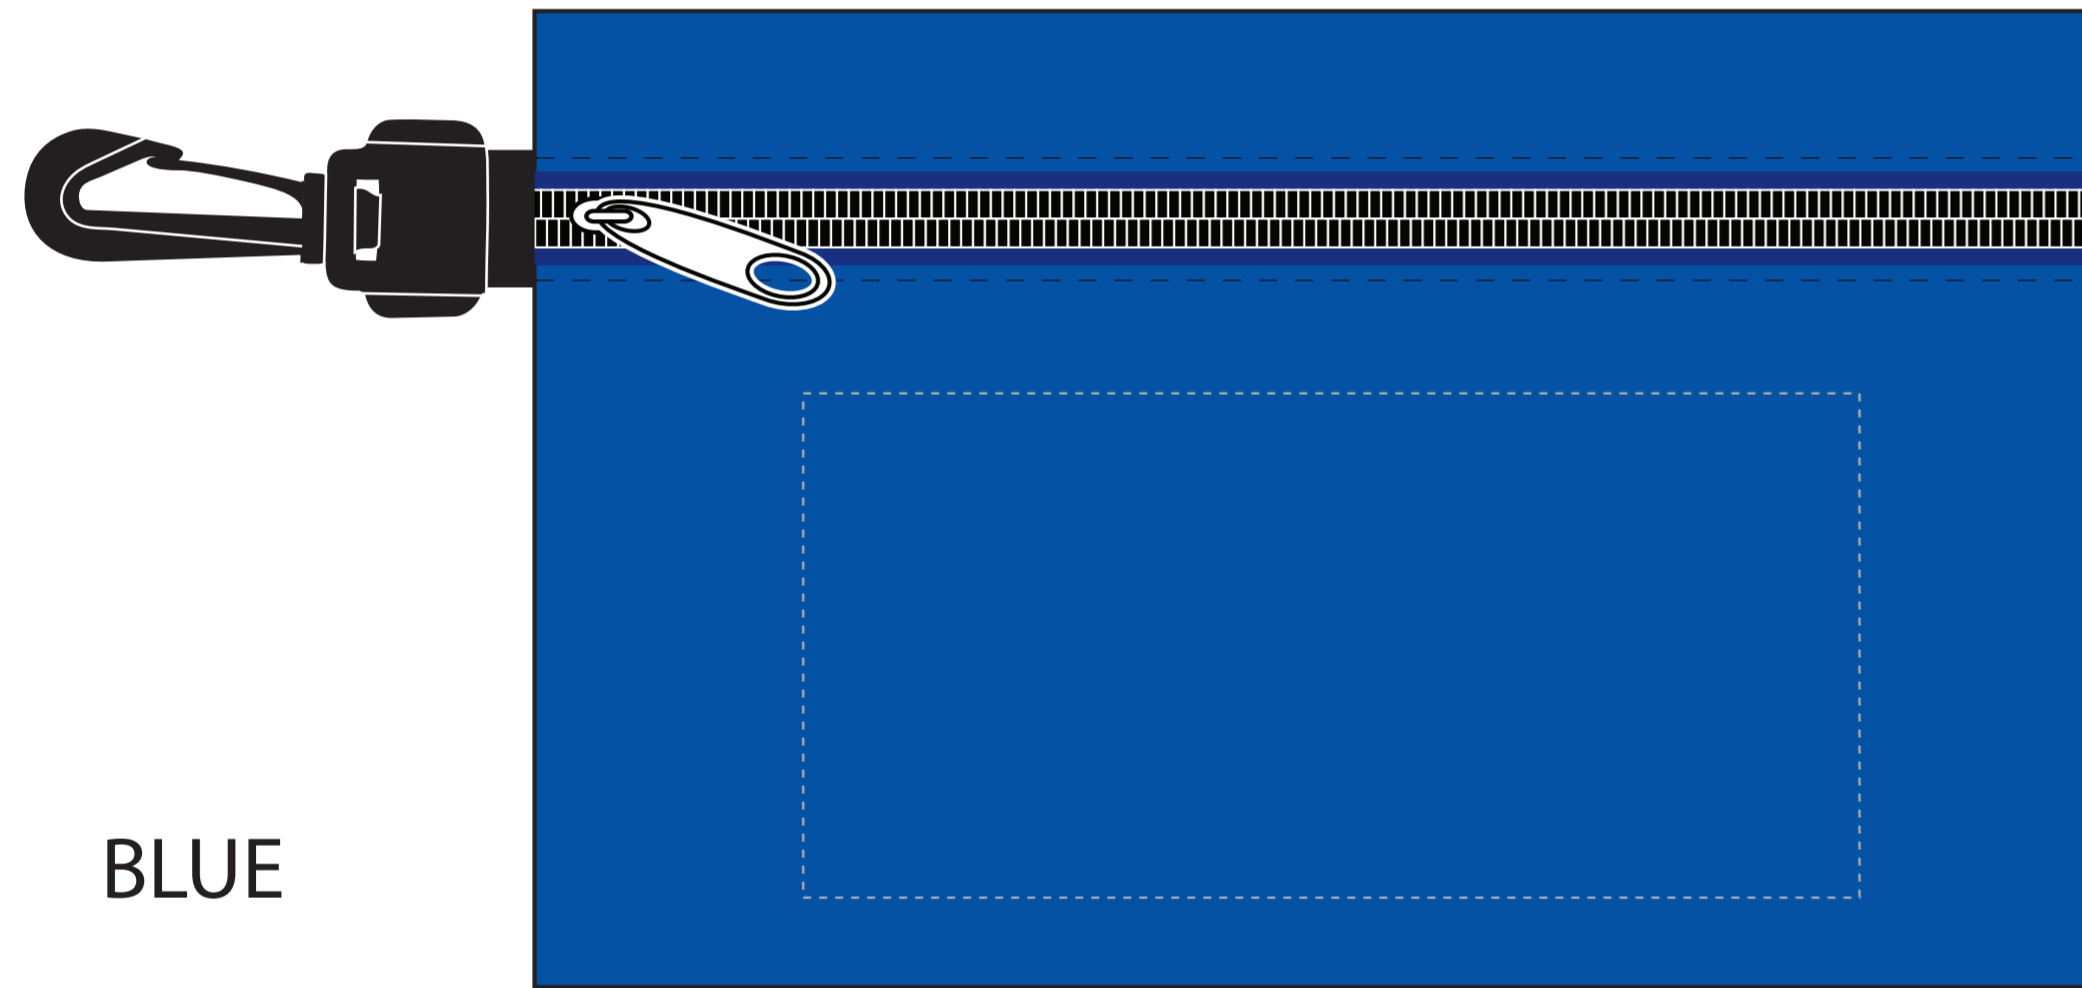

ITEM# 5282

Screen Print

CLEAR

BLACK

BLUE

LIME

RED

Imprint Size: 5-1/2" x 2-5/8"