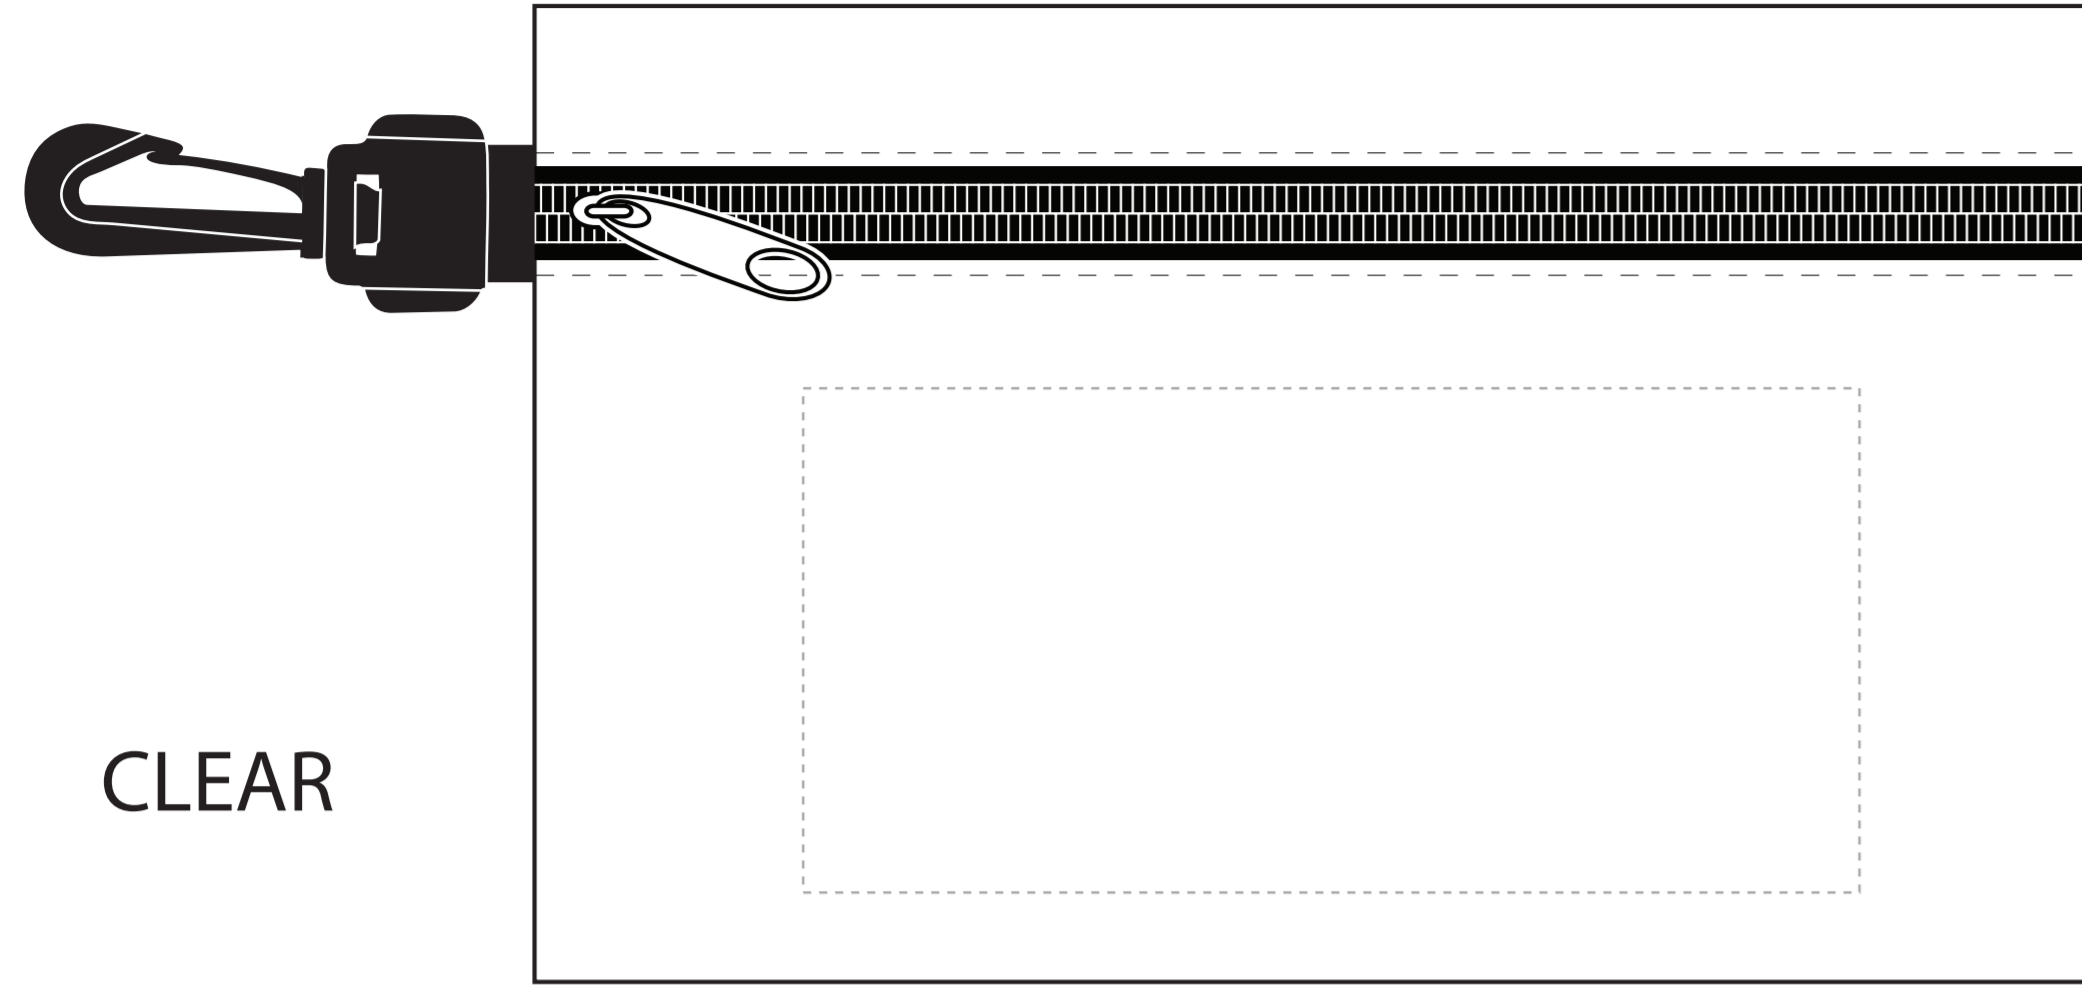

ITEM# 5282

Screen Print

CLEAR

BLACK

BLUE

LIME

RED

Imprint Size: 5-1/2" x 2-5/8"