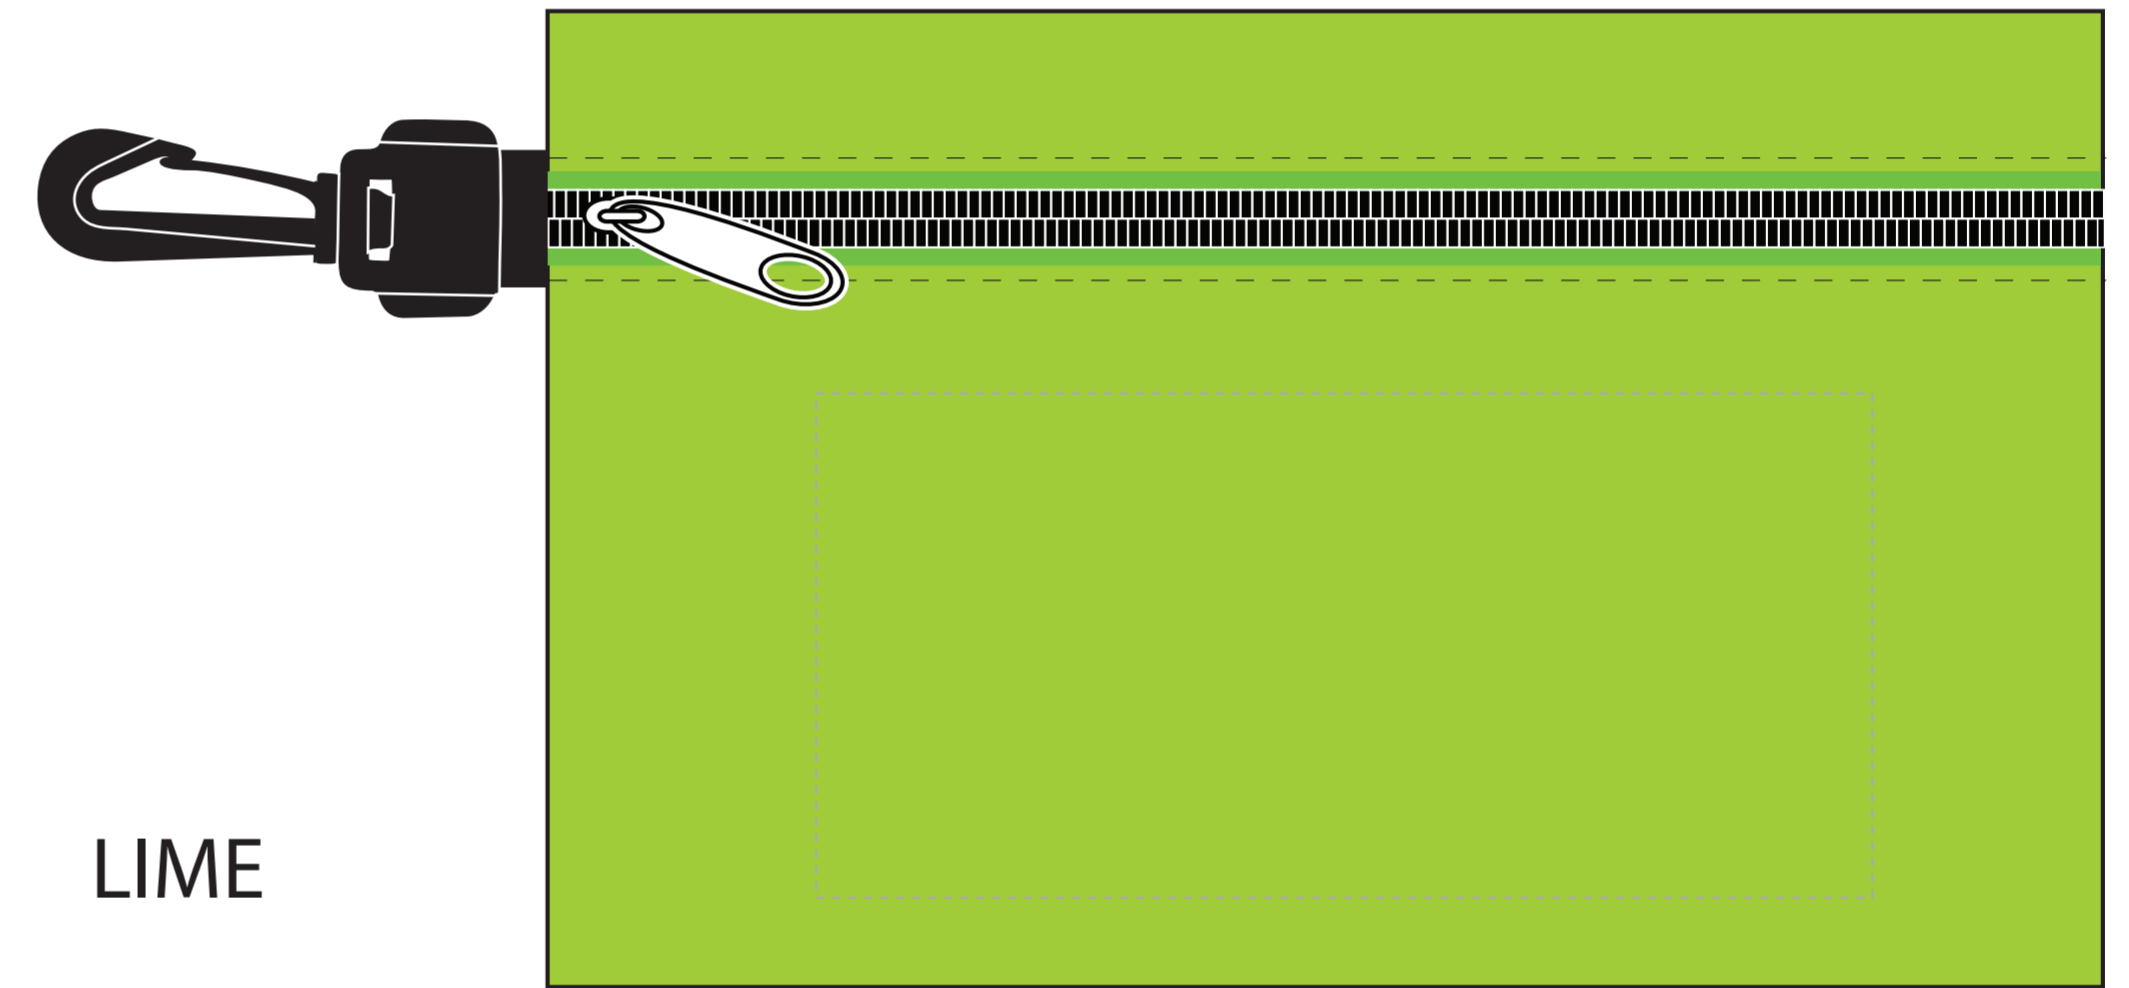

ITEM# 5282

Screen Print

CLEAR

BLACK

BLUE

LIME

RED

Imprint Size: 5-1/2" x 2-5/8"